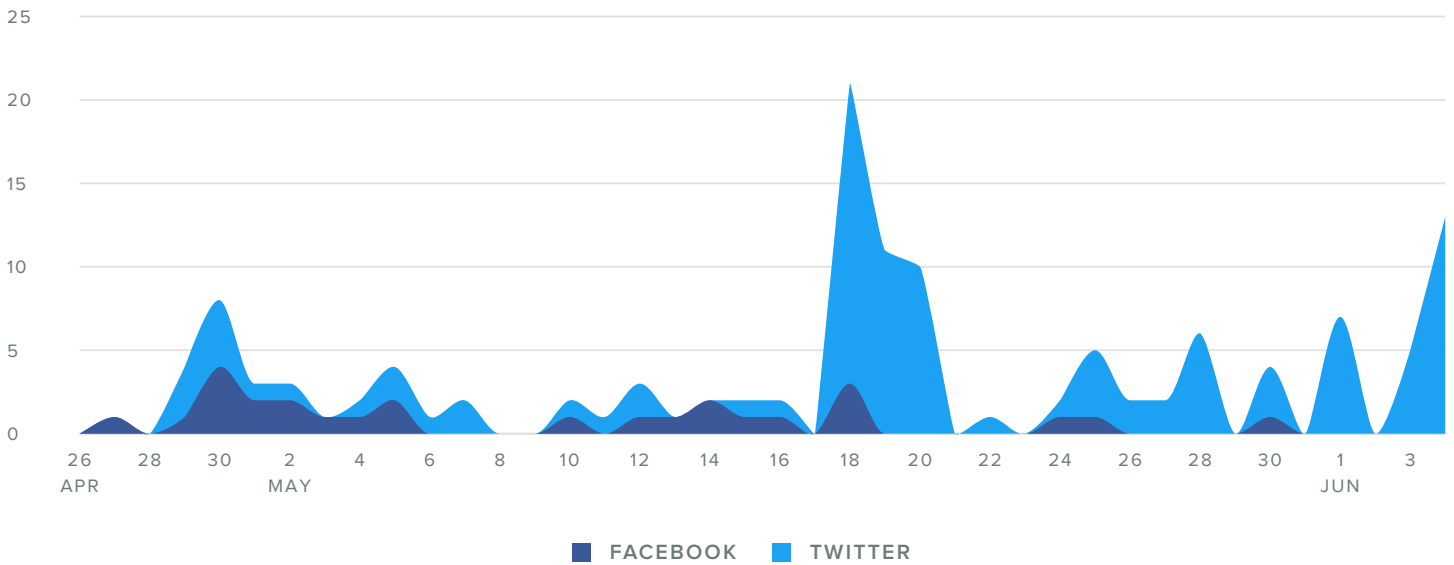

## Activity Overview

 <b>104,462</b> Impressions	 <b>1,488</b> Engagements	 <b>355</b> Link Clicks
---	---	---

## Audience Growth

AUDIENCE GROWTH, BY DAY

Audience Growth Metrics

	Totals	Change
<b>Total Fans</b>	<b>1,808</b>	<b>▲ 7.0%</b>
New Facebook Fans	23	▲ 64.3%
New Twitter Followers	96	–
Total Fans Gained	119	▲ 750.0%