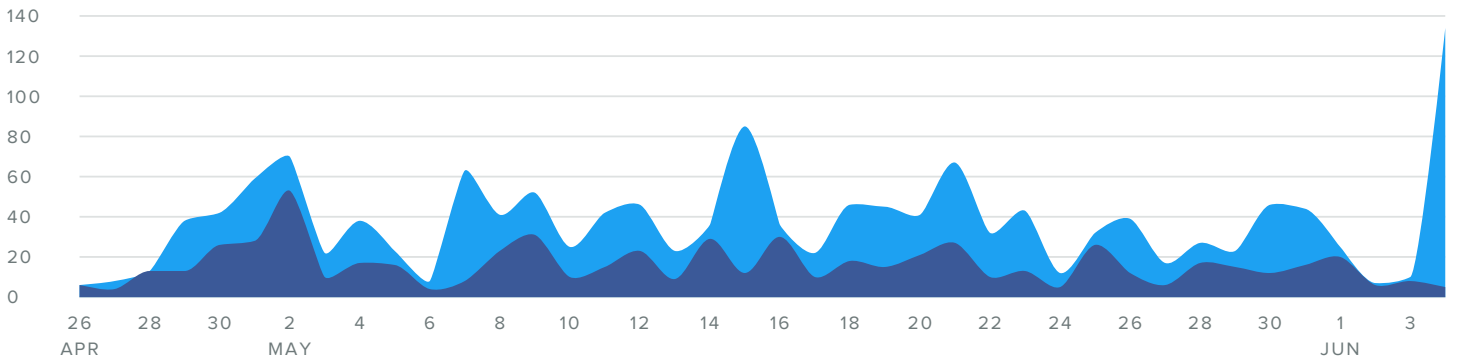

Engagements

ENGAGEMENTS PER DAY

■ FACEBOOK ■ TWITTER

Engagement Metrics

	Totals	Change
Facebook Engagements	642	▲ 191.8%
Twitter Engagements	846	▲ 8,360.0%
Total Engagements	1,488	▲ 547.0%

The number of engagements increased by

▲ **547.0%**

since previous date range