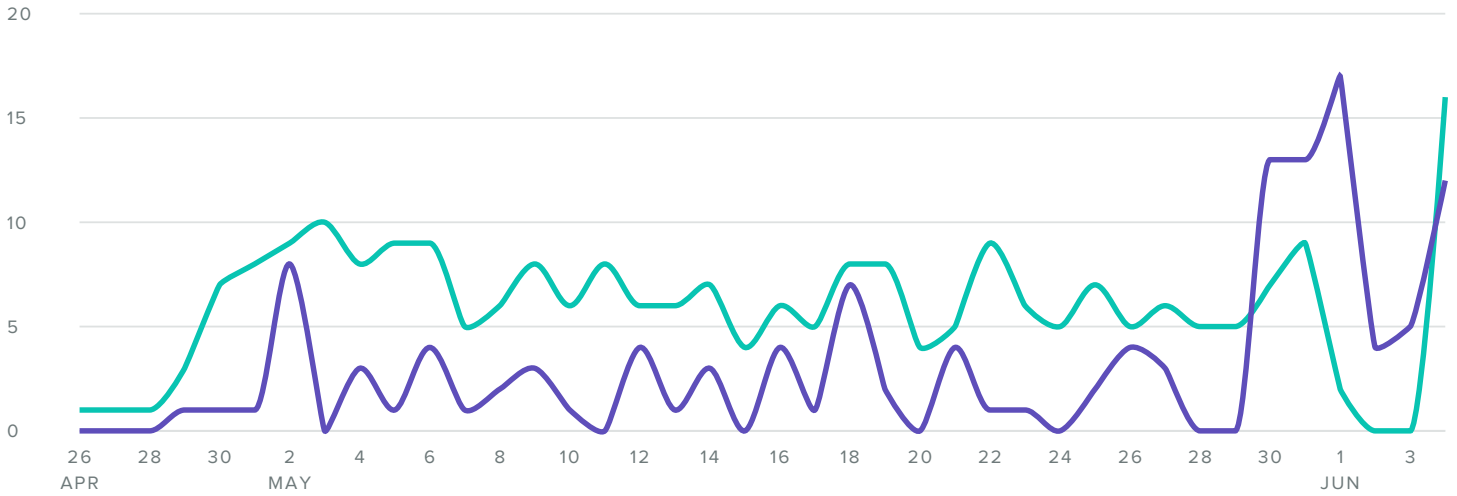

Message Volumes

MESSAGES PER DAY

■ SENT MESSAGES ■ RECEIVED MESSAGES

Sent Messages Metrics

	Totals	Change
Facebook Posts Sent	94	▲ 291.7%
Twitter Messages Sent	146	▲ 812.5%
Total Messages Sent	240	▲ 500.0%

The number of messages you sent increased by

▲ **500.0%**

since previous date range

Received Messages Metrics

	Totals	Change
Facebook Messages Received	40	▲ 150.0%
Twitter Messages Received	87	▲ 625.0%
Total Messages Received	127	▲ 353.6%

The number of messages you received increased by

▲ **353.6%**

since previous date range