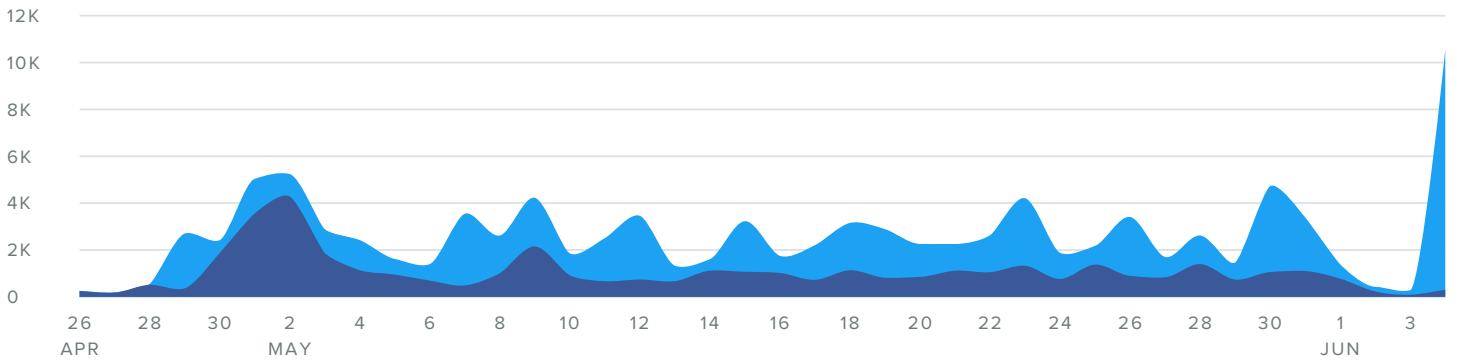

Impressions

IMPRESSIONS PER DAY

■ FACEBOOK ■ TWITTER

Impressions Metrics

	Totals	Change
Facebook Impressions	42,084	▲ 206.9%
Twitter Impressions	62,378	▲ 8,575.7%
Total Impressions	104,462	▲ 623.8%

Total Impressions increased by

▲ **623.8%**

since previous date range